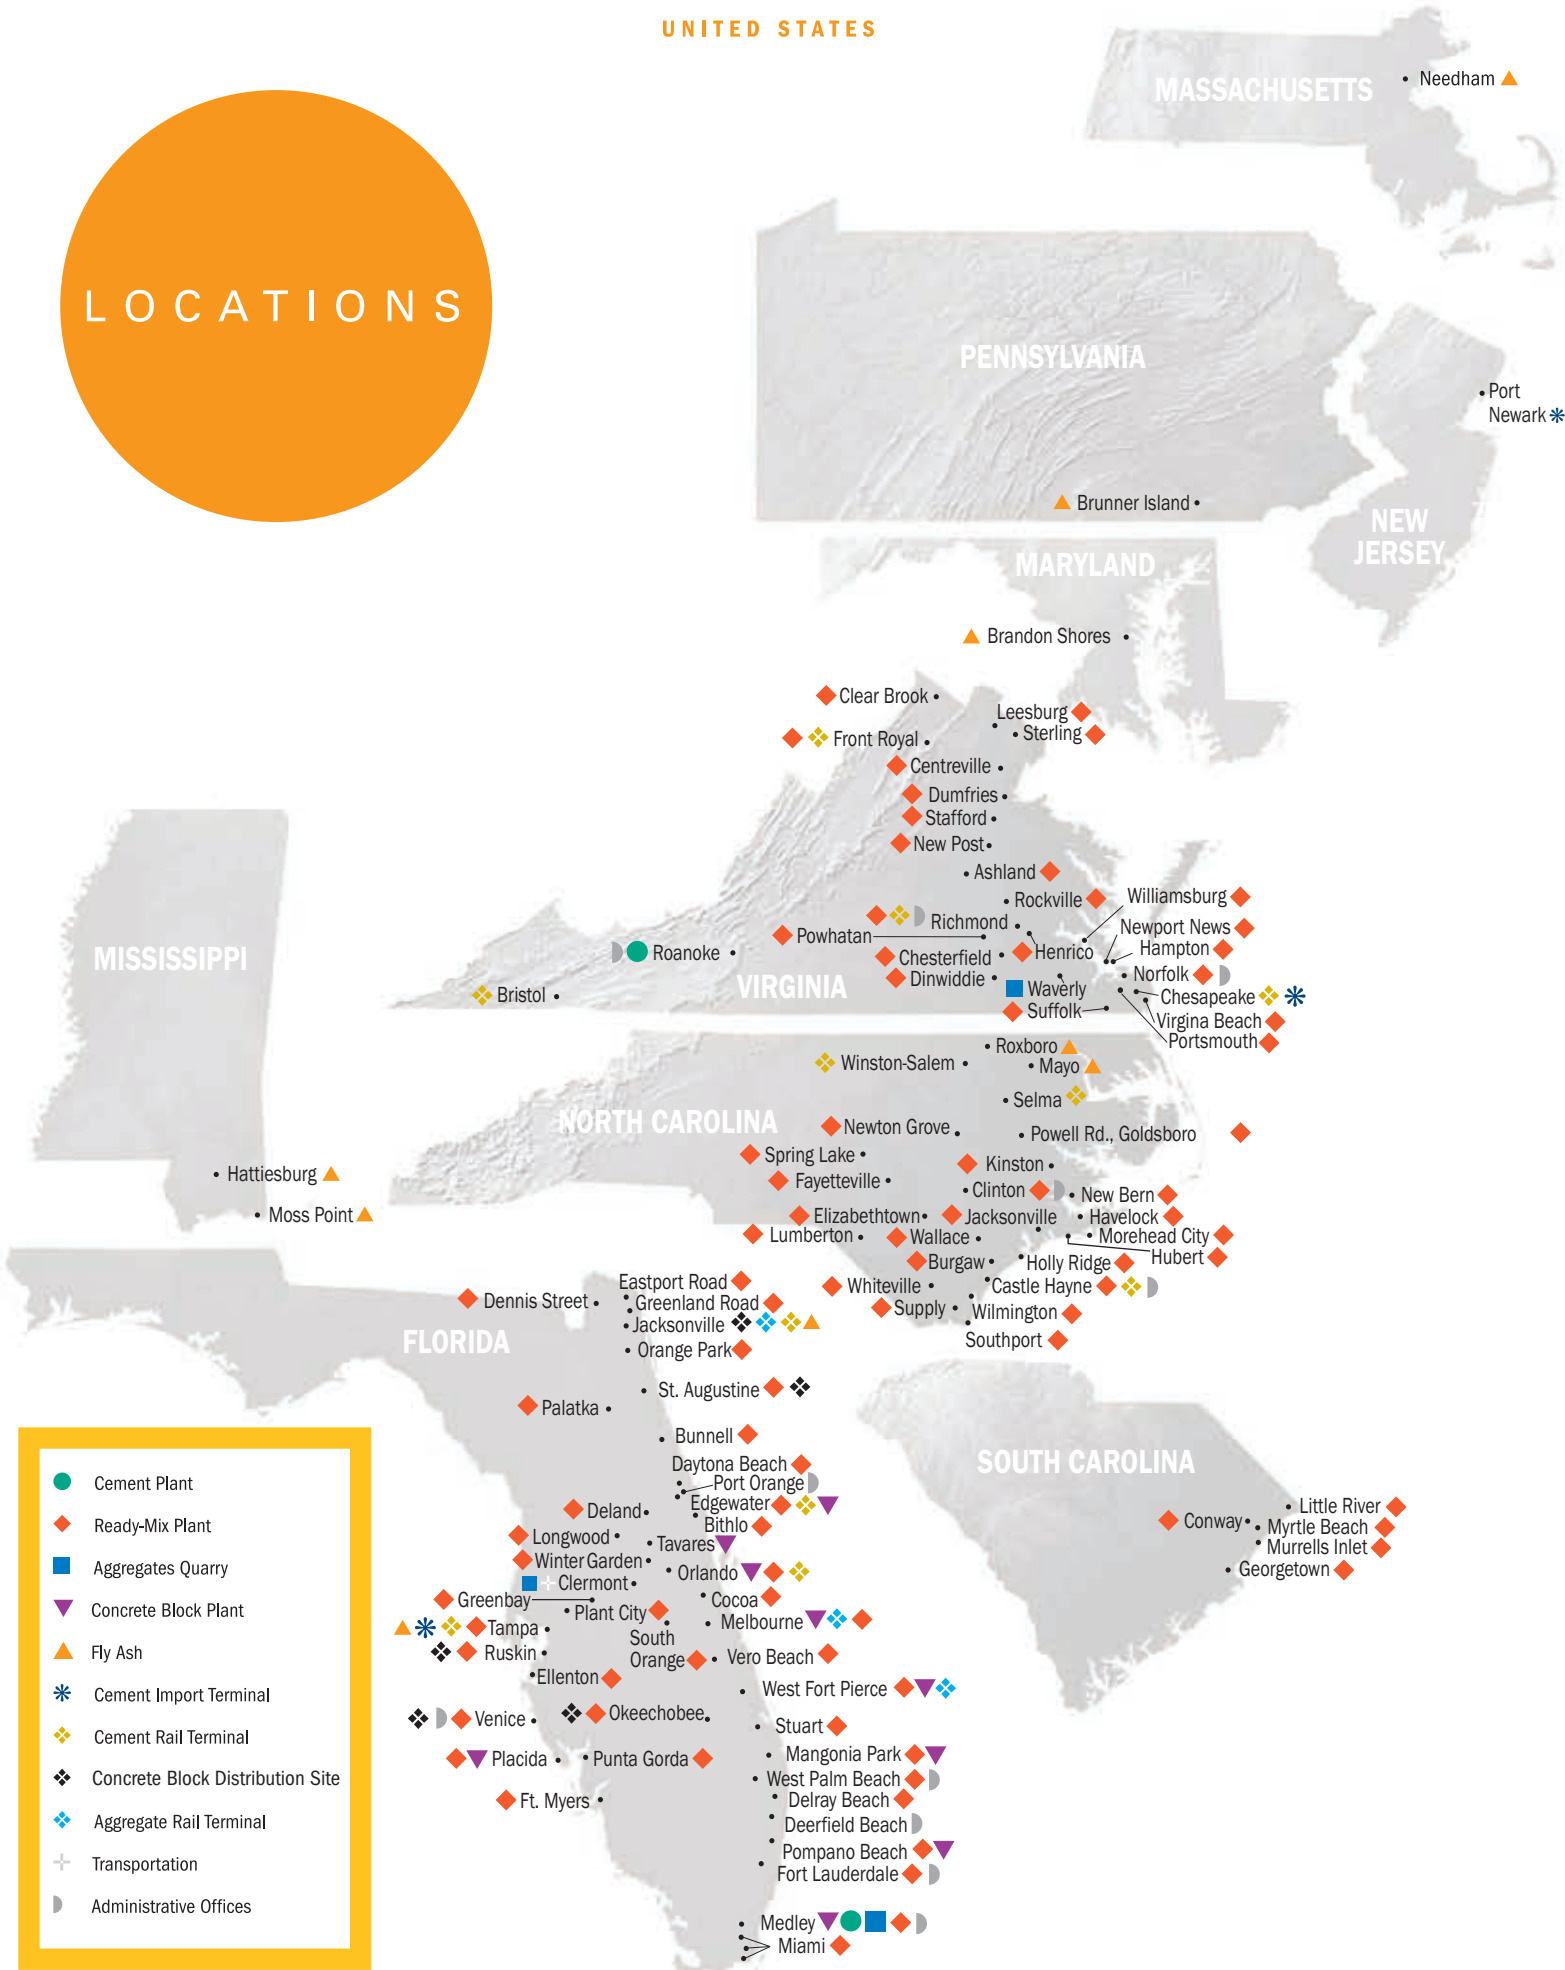

UNITED STATES

LOCATIONS

- Cement Plant
- ◆ Ready-Mix Plant
- Aggregates Quarry
- ▼ Concrete Block Plant
- ▲ Fly Ash
- \* Cement Import Terminal
- ◆ Cement Rail Terminal
- ◆ Concrete Block Distribution Site
- ◆ Aggregate Rail Terminal
- + Transportation
- Administrative Offices